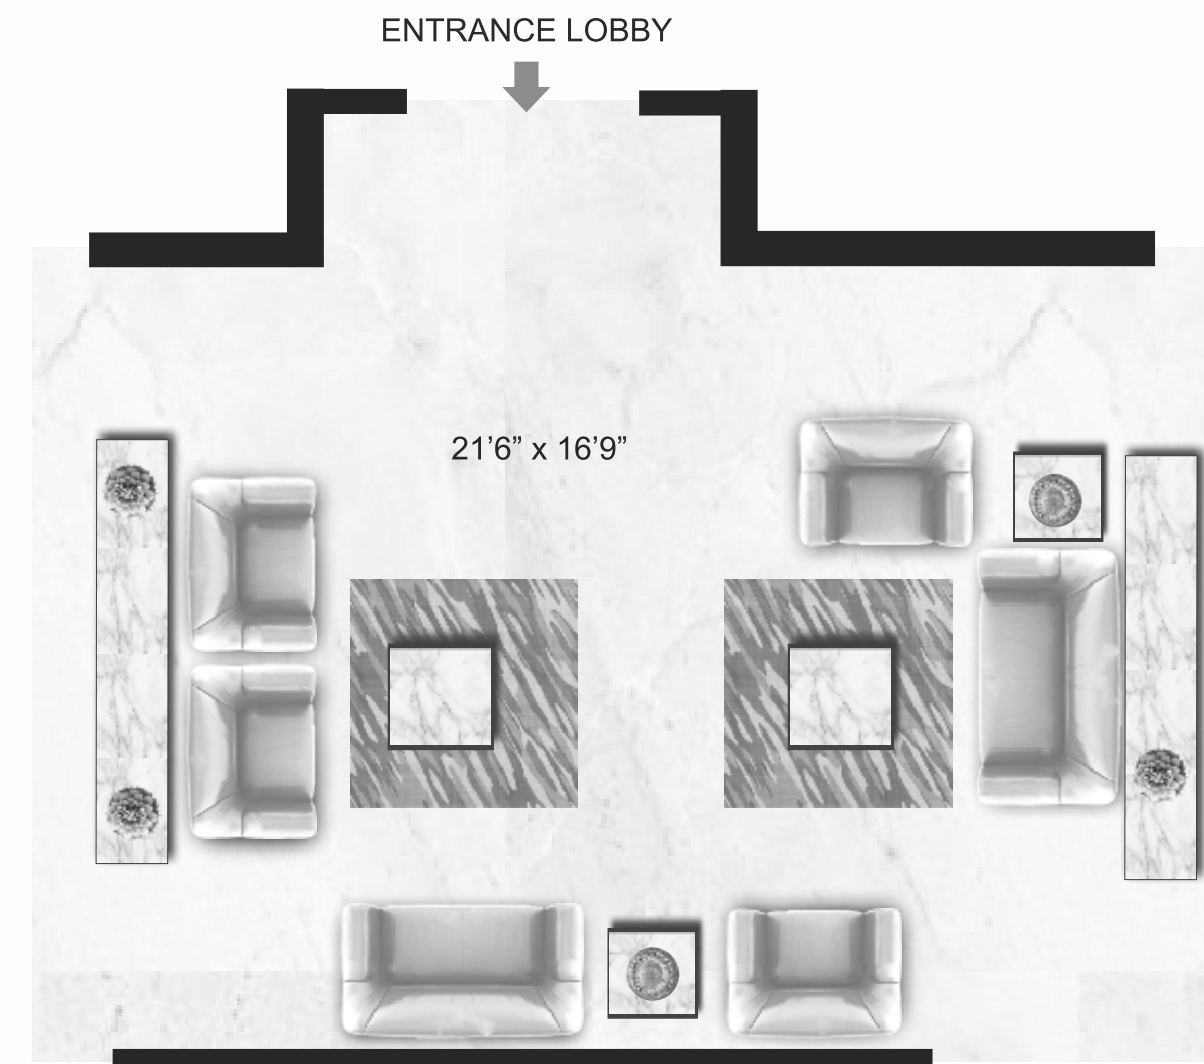

LAYOUT PLAN

M MAYA
The Haute Life @ Ganga Satellite

MAYA - a journey of discovery

MAYA - FLOOR PLAN
The complete dimensions of luxury

1st, 3rd, 5th & 9th Floor

Flat No.	Carpet Area	Terrace Area	Sitout Area	Total Carpet	Chargeable Area
101, 301, 501, 901	3840.00	470.00	122.00	4432.00	5761.00

MAYA KNOWS HOW TO TREAT YOUR CARS WELL...

Mechanical Car Park at Maya

PARKING FLOOR PLAN

LOBBY

LIVING ROOM

DINING

KITCHEN

HOME THEATRE