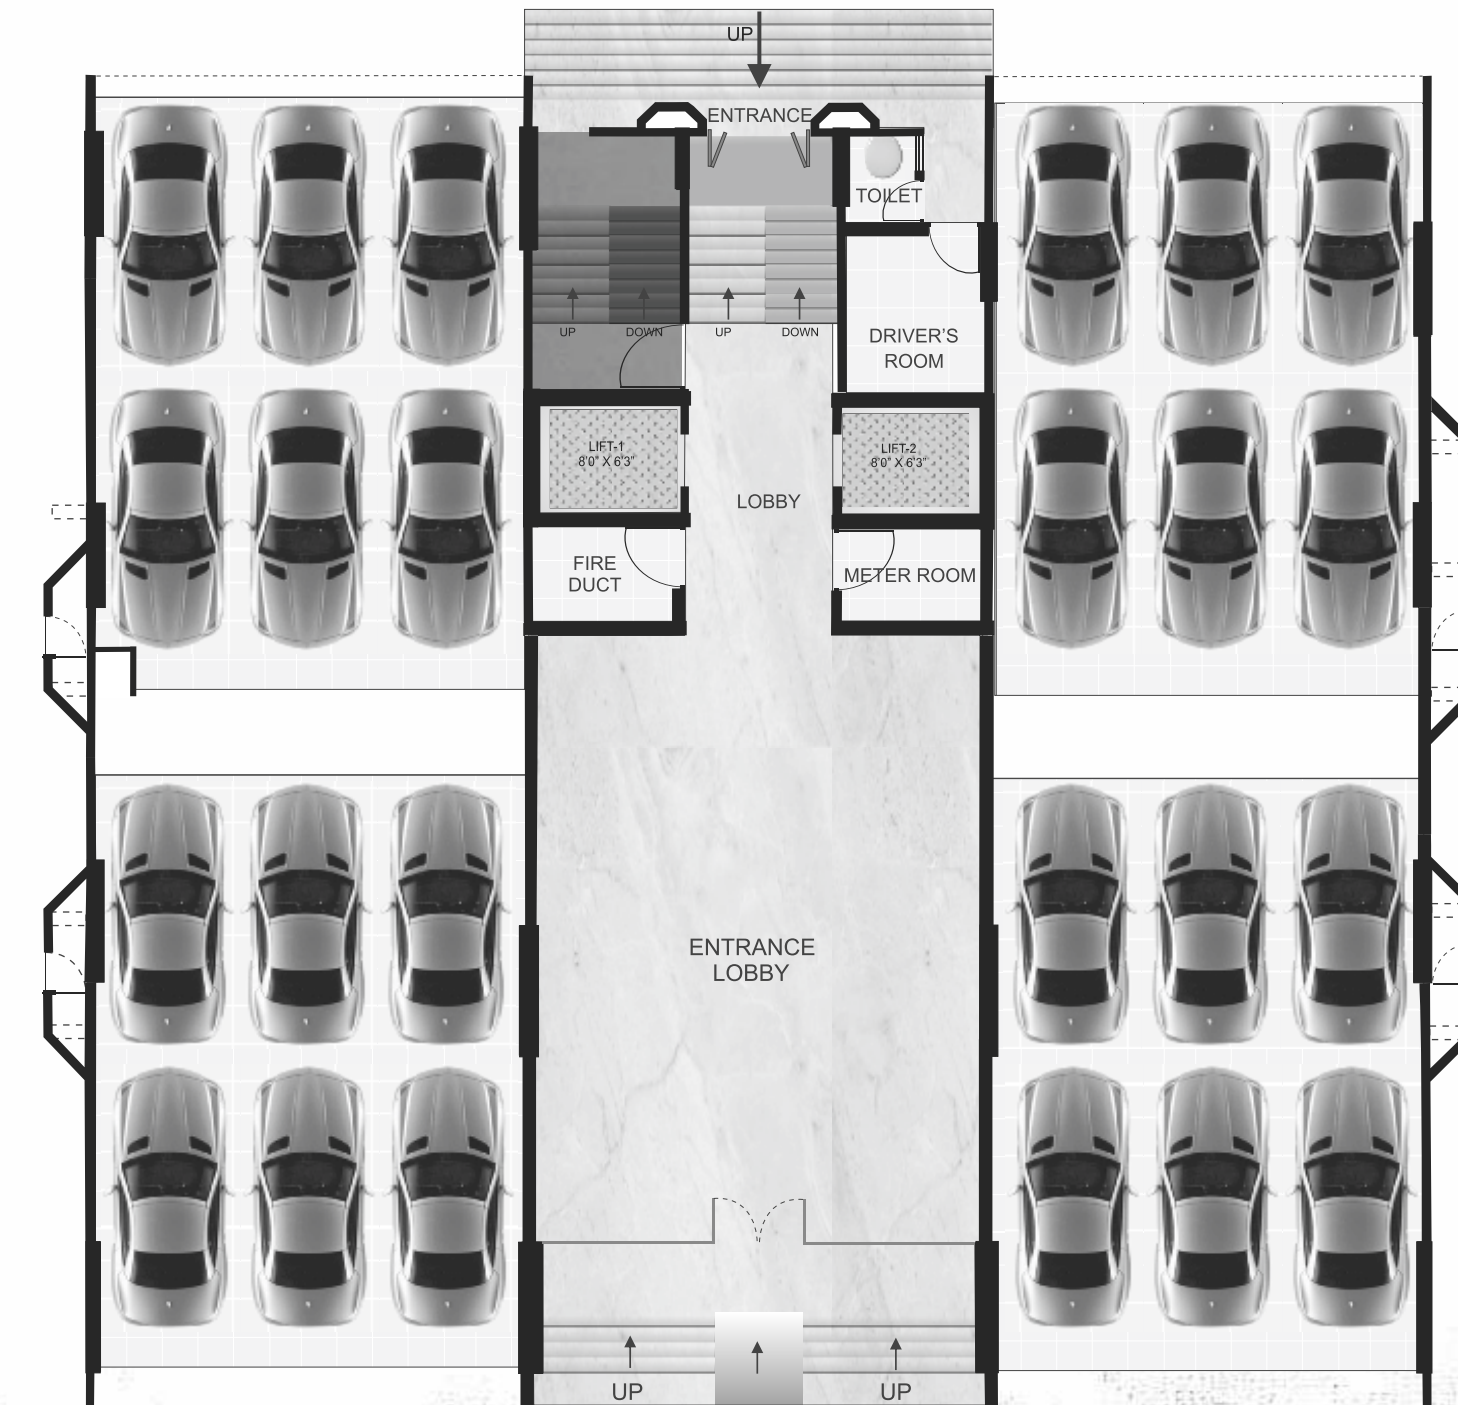

LAYOUT PLAN

M MAYA
The Haute Life @ Ganga Satellite

MAYA - a journey of discovery

MAYA - FLOOR PLAN
The complete dimensions of luxury

1st, 3rd, 5th & 9th Floor

Flat No.	Carpet Area	Terrace Area	Sitout Area	Total Carpet	Chargeable Area
101, 301, 501, 901	3840.00	470.00	122.00	4432.00	5761.00

All areas in sq. ft.

2nd, 4th, 6th, 8th & 10th Floor

Flat No.	Carpet Area	Terrace Area	Sitout Area	Total Carpet	Chargeable Area
201, 401, 601, 801, 1001	3840.00	475.00	122.00	4437.00	5768.00

All areas in sq. ft.

MAYA KNOWS HOW TO TREAT YOUR CARS WELL...

Mechanical Car Park at Maya

PARKING FLOOR PLAN

LOBBY

LIVING ROOM

DINING

KITCHEN

HOME THEATRE