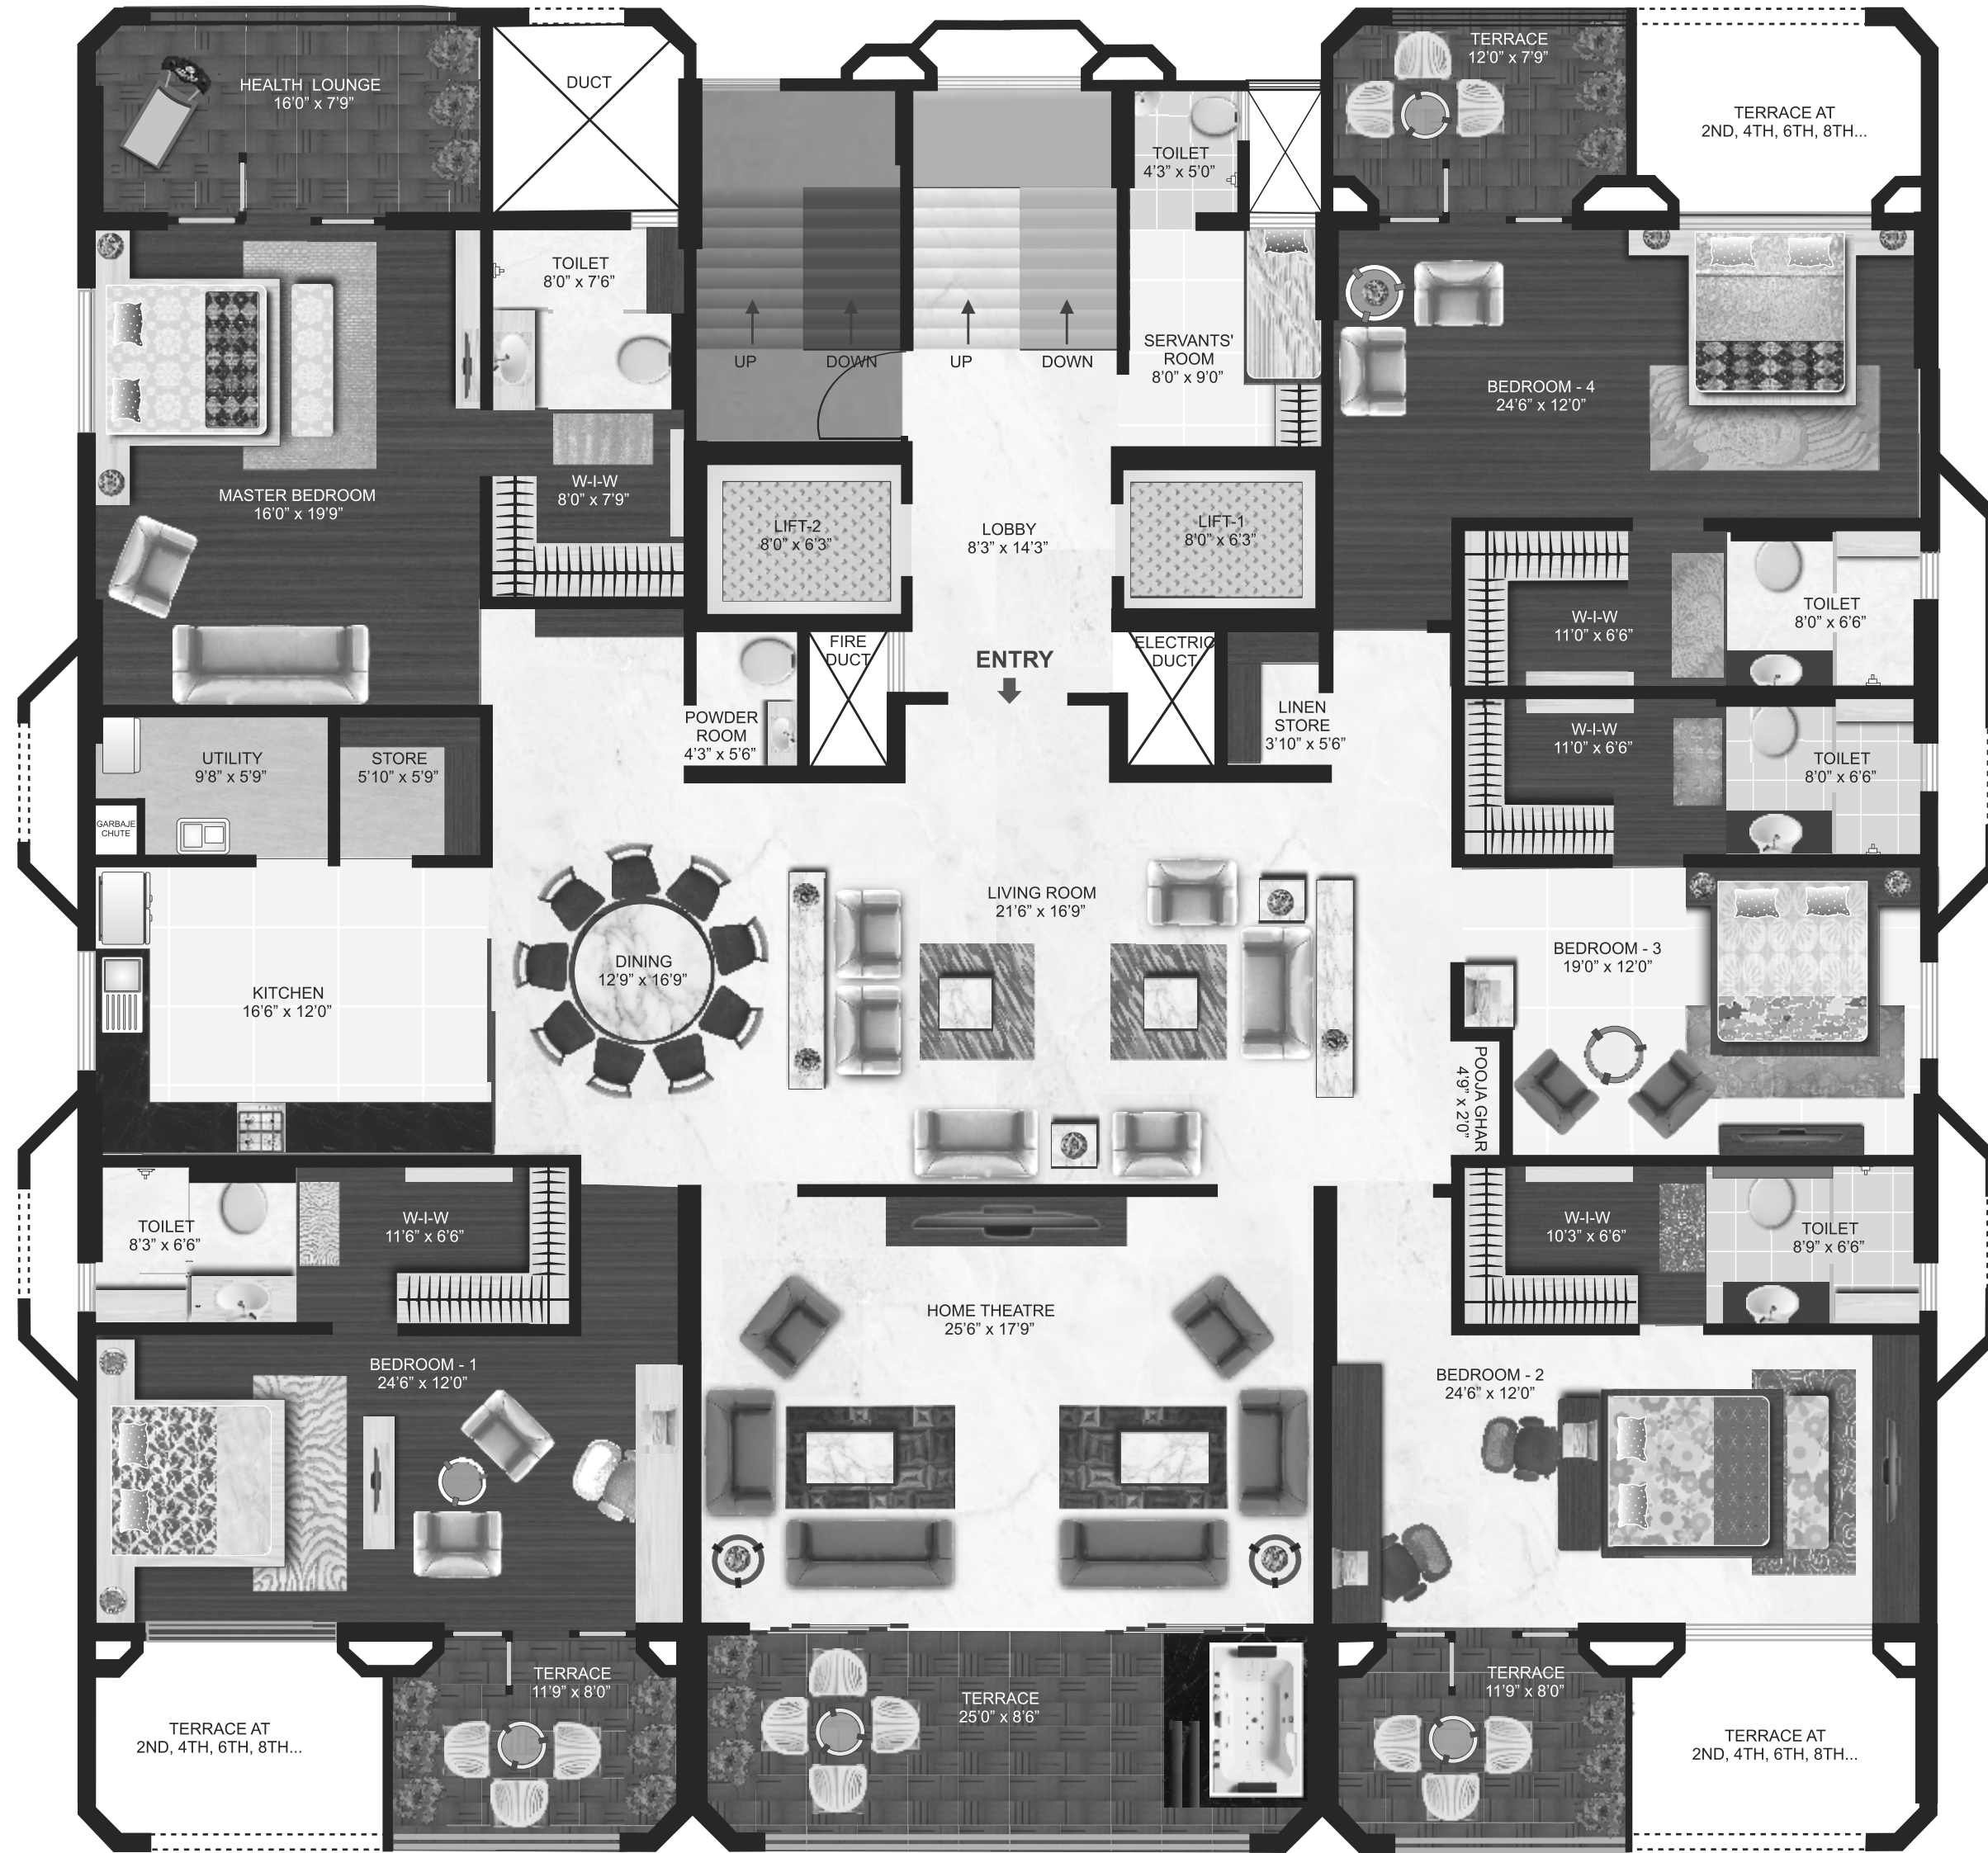

LAYOUT PLAN

M MAYA
The Haute Life @ Ganga Satellite

MAYA - a journey of discovery

MAYA - FLOOR PLAN
The complete dimensions of luxury

1st, 3rd, 5th & 9th Floor

Flat No.	Carpet Area	Terrace Area	Sitout Area	Total Carpet	Chargeable Area
101, 301, 501, 901	3840.00	470.00	122.00	4432.00	5761.00

All areas in sq. ft.

2nd, 4th, 6th, 8th & 10th Floor

Flat No.	Carpet Area	Terrace Area	Sitout Area	Total Carpet	Chargeable Area
201, 401, 601, 801, 1001	3840.00	475.00	122.00	4437.00	5768.00

All areas in sq. ft.