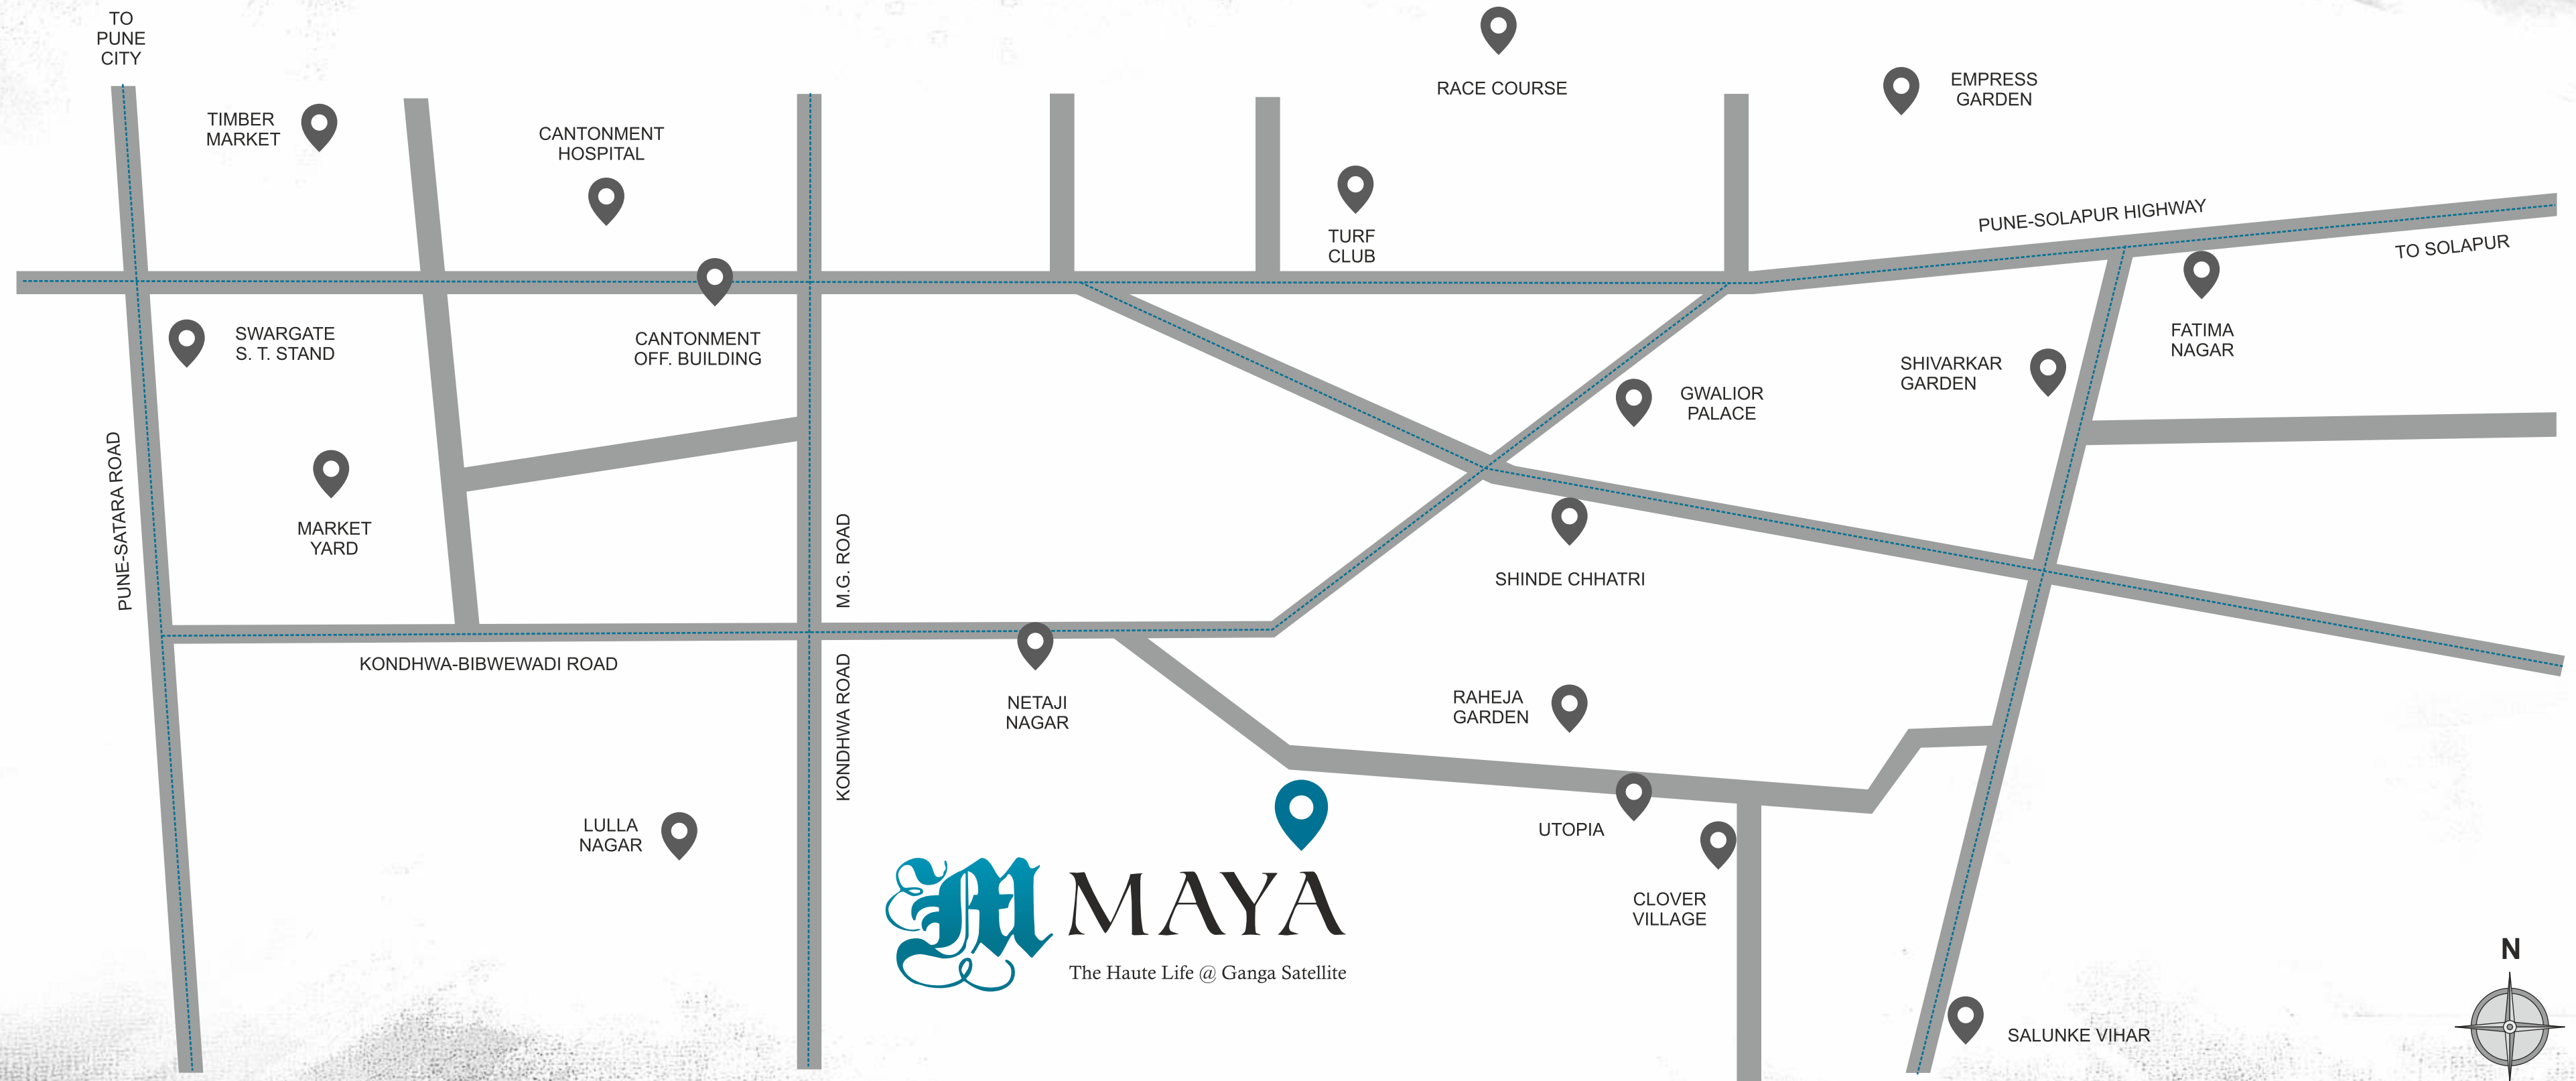

MASTER BEDROOM

BEDROOM

FLAWLESS.
SOPHISTICATED.

TOILET

M MAYA
 The Haute Life @ Ganga Satellite

Maya is about
To happen.
To your life...
But she is Maya.

And like her brother Time,
She waits for no Man...
She is, after all,