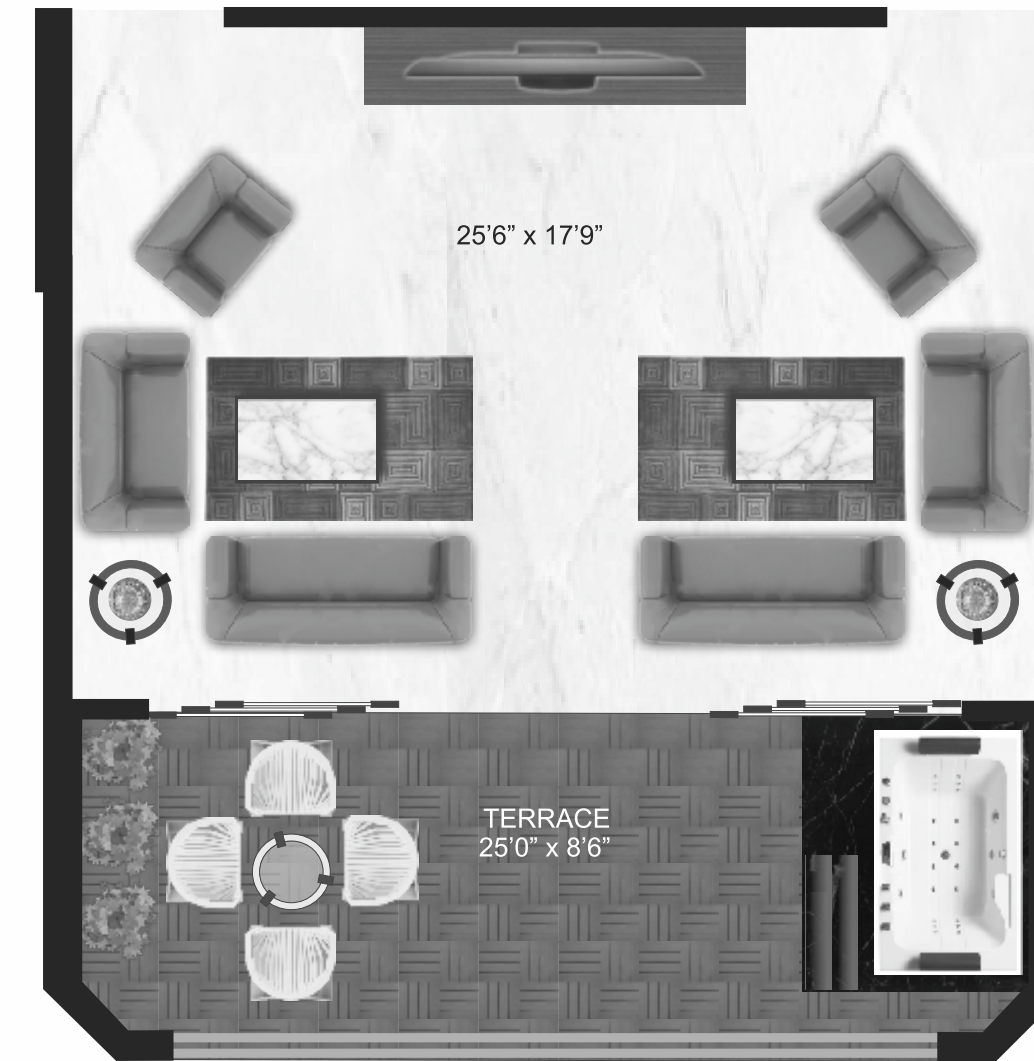

LAYOUT PLAN

M MAYA
The Haute Life @ Ganga Satellite

MAYA - a journey of discovery

MAYA - FLOOR PLAN
The complete dimensions of luxury

1st, 3rd, 5th & 9th Floor

Flat No.	Carpet Area	Terrace Area	Sitout Area	Total Carpet	Chargeable Area
101, 301, 501, 901	3840.00	470.00	122.00	4432.00	5761.00

MAYA KNOWS HOW TO TREAT YOUR CARS WELL...

Mechanical Car Park at Maya

PARKING FLOOR PLAN

LOBBY

LIVING ROOM

DINING

KITCHEN

HOME THEATRE