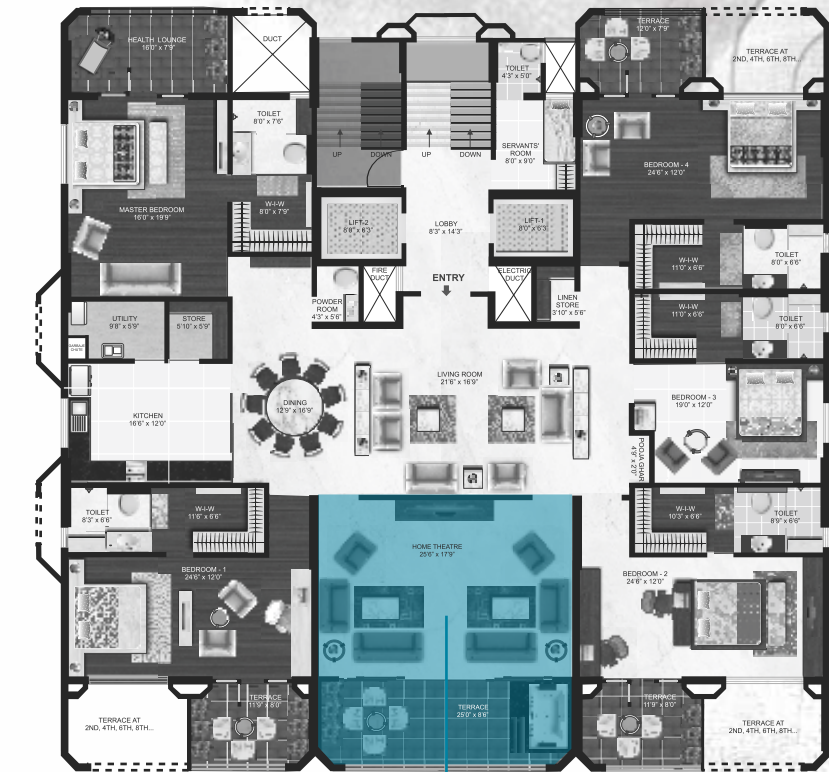

LAYOUT PLAN

M MAYA
The Haute Life @ Ganga Satellite

MAYA - a journey of discovery

MAYA - FLOOR PLAN
The complete dimensions of luxury

1st, 3rd, 5th & 9th Floor

Flat No.	Carpet Area	Terrace Area	Sitout Area	Total Carpet	Chargeable Area
101, 301, 501, 901	3840.00	470.00	122.00	4432.00	5761.00

All areas in sq. ft.

2nd, 4th, 6th, 8th & 10th Floor

Flat No.	Carpet Area	Terrace Area	Sitout Area	Total Carpet	Chargeable Area
201, 401, 601, 801, 1001	3840.00	475.00	122.00	4437.00	5768.00

All areas in sq. ft.

MAYA KNOWS HOW TO TREAT YOUR CARS WELL...

Mechanical Car Park at Maya

PARKING FLOOR PLAN

LOBBY

LIVING ROOM

DINING

KITCHEN

HOME THEATRE

MASTER BEDROOM

BEDROOM

FLAWLESS.
SOPHISTICATED.

TOILET

M MAYA
 The Haute Life @ Ganga Satellite

Maya is about
To happen.
To your life...
But she is Maya.

And like her brother Time,
She waits for no Man...
She is, after all,