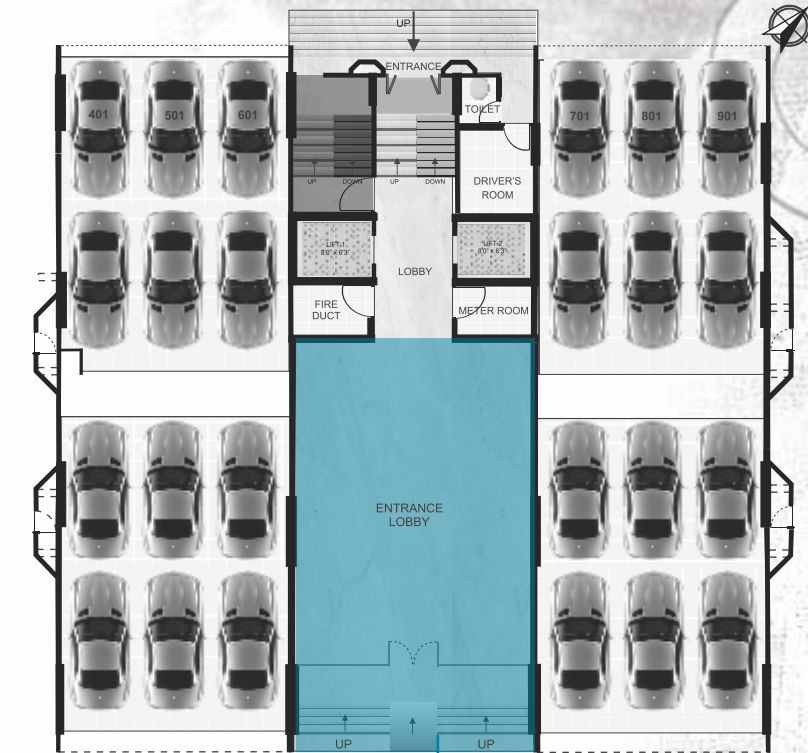

LAYOUT PLAN

M MAYA
The Haute Life @ Ganga Satellite

MAYA - a journey of discovery

MAYA - FLOOR PLAN
The complete dimensions of luxury

1st, 3rd, 5th & 9th Floor

Flat No.	Carpet Area	Terrace Area	Sitout Area	Total Carpet	Chargeable Area
101, 301, 501, 901	3840.00	470.00	122.00	4432.00	5761.00

MAYA KNOWS HOW TO TREAT YOUR CARS WELL...

Mechanical Car Park at Maya

PARKING FLOOR PLAN

LOBBY

LIVING ROOM

DINING

KITCHEN

HOME THEATRE