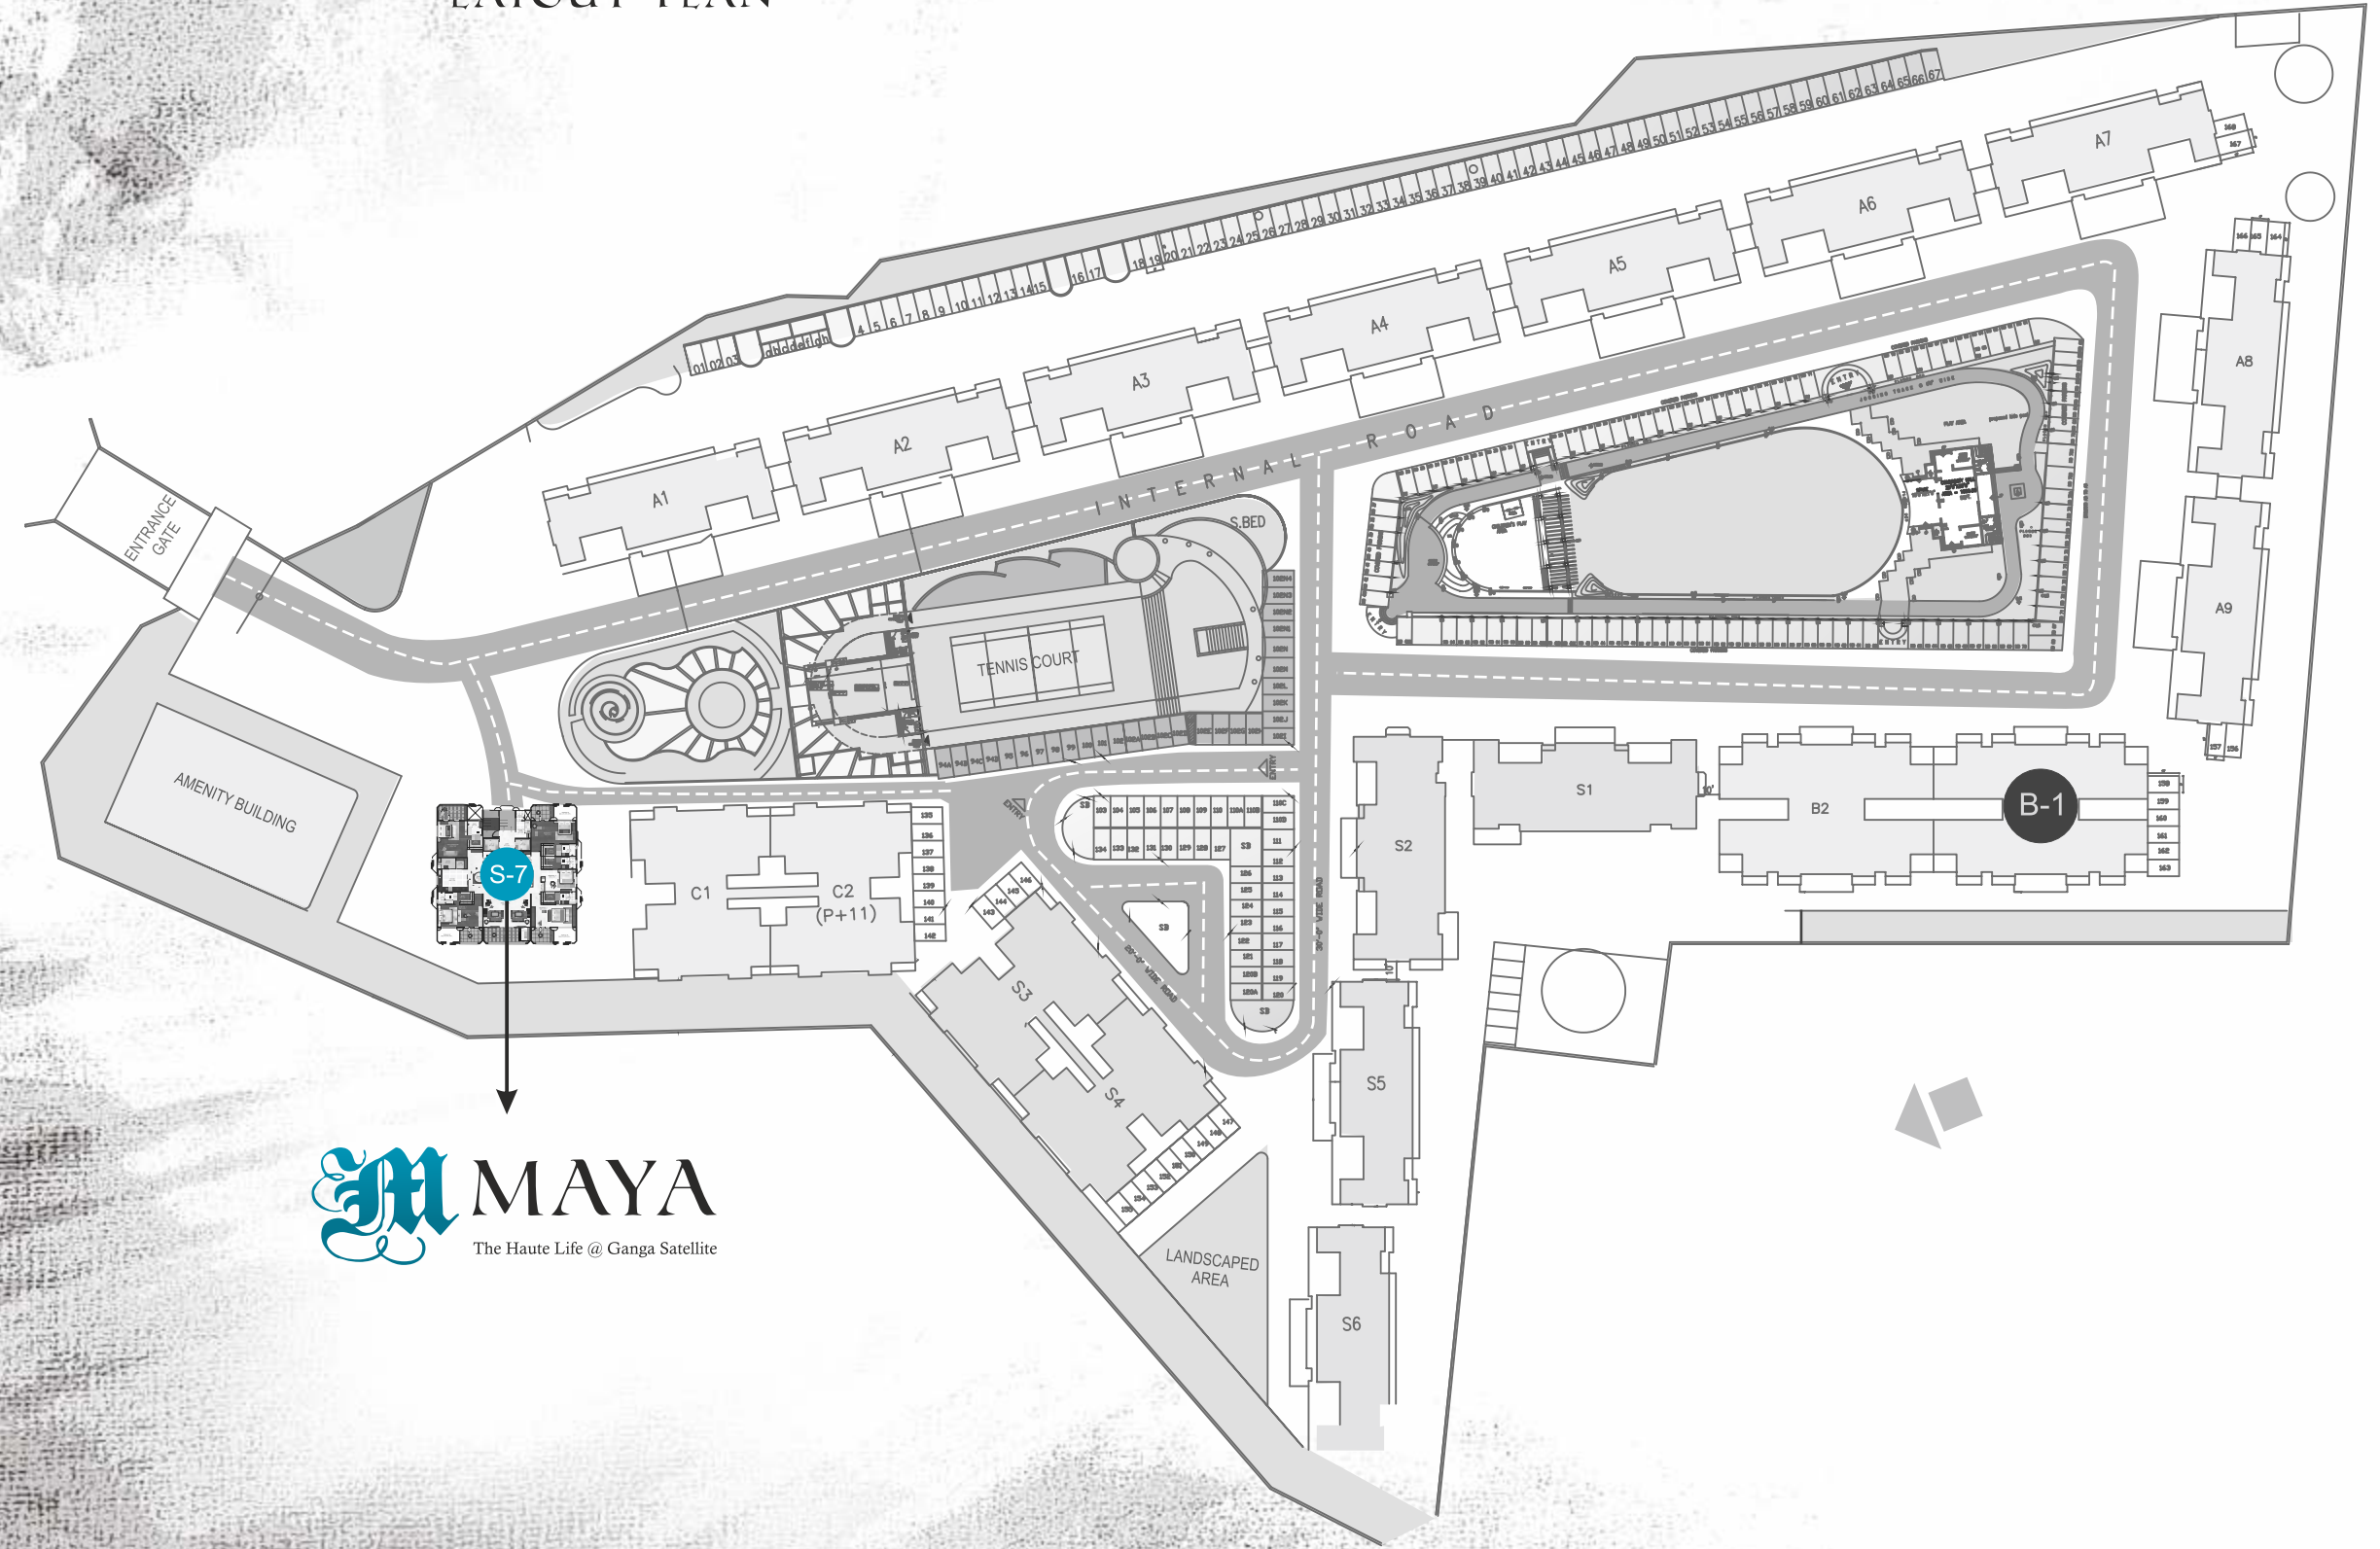

LAYOUT PLAN

M MAYA
The Haute Life @ Ganga Satellite

MAYA - a journey of discovery

MAYA - FLOOR PLAN
The complete dimensions of luxury

1st, 3rd, 5th & 9th Floor

Flat No.	Carpet Area	Terrace Area	Sitout Area	Total Carpet	Chargeable Area
101, 301, 501, 901	3840.00	470.00	122.00	4432.00	5761.00